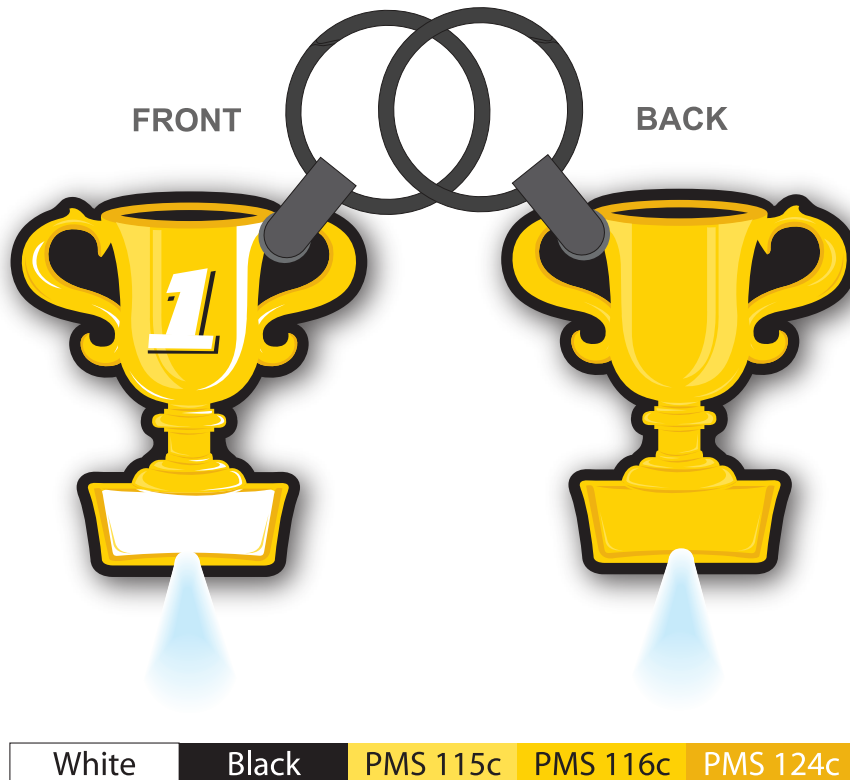

FSB-023 TROPHY

5 colors / White LED
Size: 1.85"x 2.01" Approximately

COMMENTS:

All raster-based artwork (JPEG, TIFF, EPS, PSD, etc.) should be at least 300 dpi. When sending vector artwork (Adobe Illustrator preferred when possible) please convert all type to paths or outlines or include the printer and screen font files.