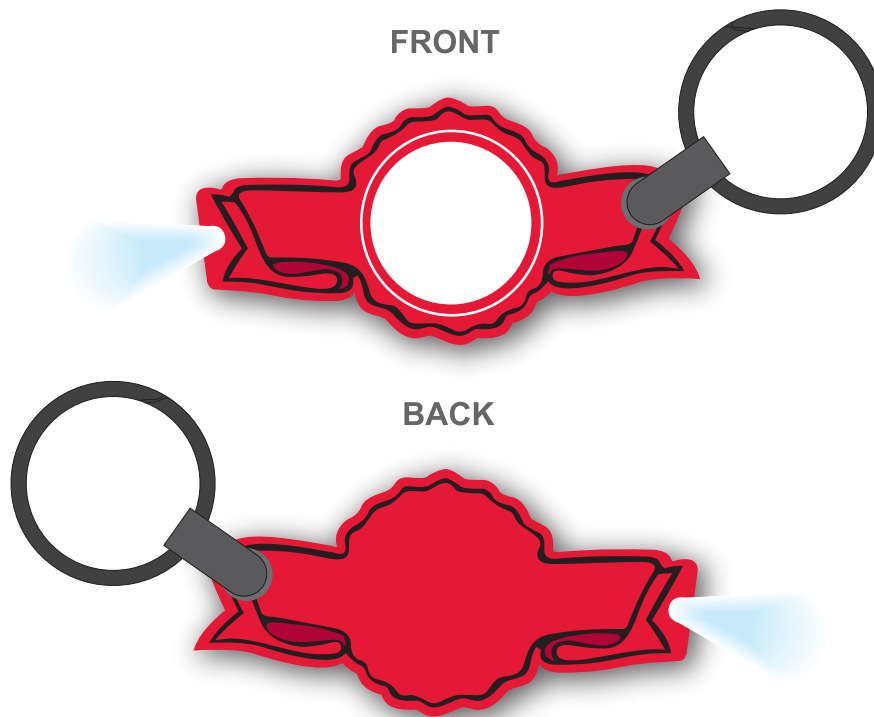

FSB-020 RIBBON

4 colors / White LED
Size: 2.63"x 1.29" Approximately

COMMENTS:

All raster-based artwork (JPEG, TIFF, EPS, PSD, etc.) should be at least 300 dpi. When sending vector artwork (Adobe Illustrator preferred when possible) please convert all type to paths or outlines or include the printer and screen font files.