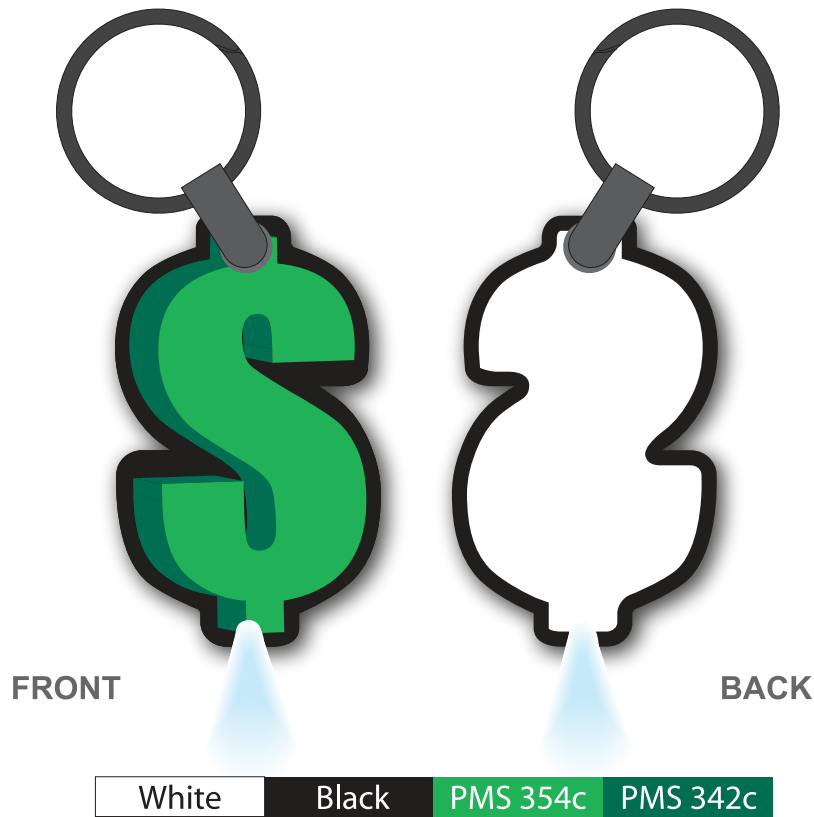

FSB-019 DOLLAR SIGN

4 colors / White LED

Size: 1.38" x 2.24" Approximately

COMMENTS:

All raster-based artwork (JPEG, TIFF, EPS, PSD, etc.) should be at least 300 dpi. When sending vector artwork (Adobe Illustrator preferred when possible) please convert all type to paths or outlines or include the printer and screen font files.