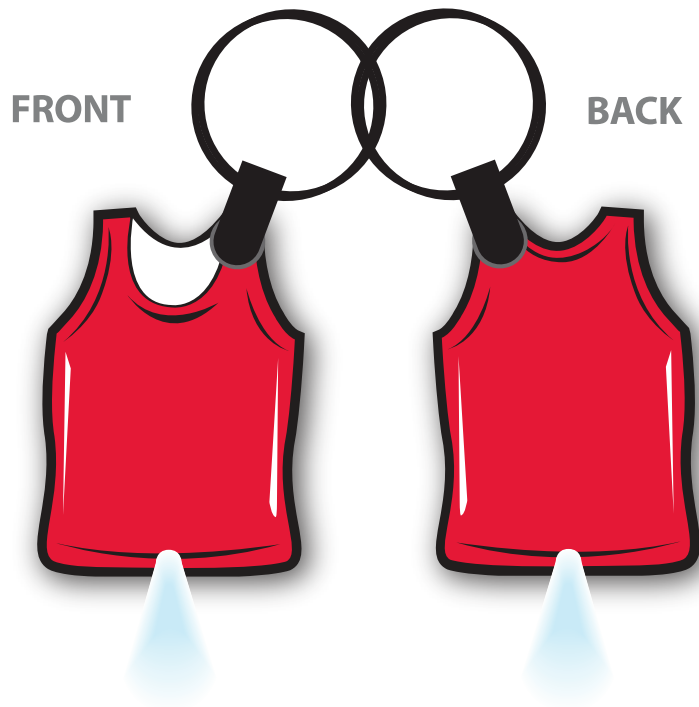

FSB-006 JERSEY

White Black PMS 186c

3 colors / White LED

Size: 1.37" x 1.93" Approximately

COMMENTS:

All raster-based artwork (JPEG, TIFF, EPS, PSD, etc.) should be at least 300 dpi. When sending vector artwork (Adobe Illustrator preferred when possible) please convert all type to paths or outlines or include the printer and screen font files.