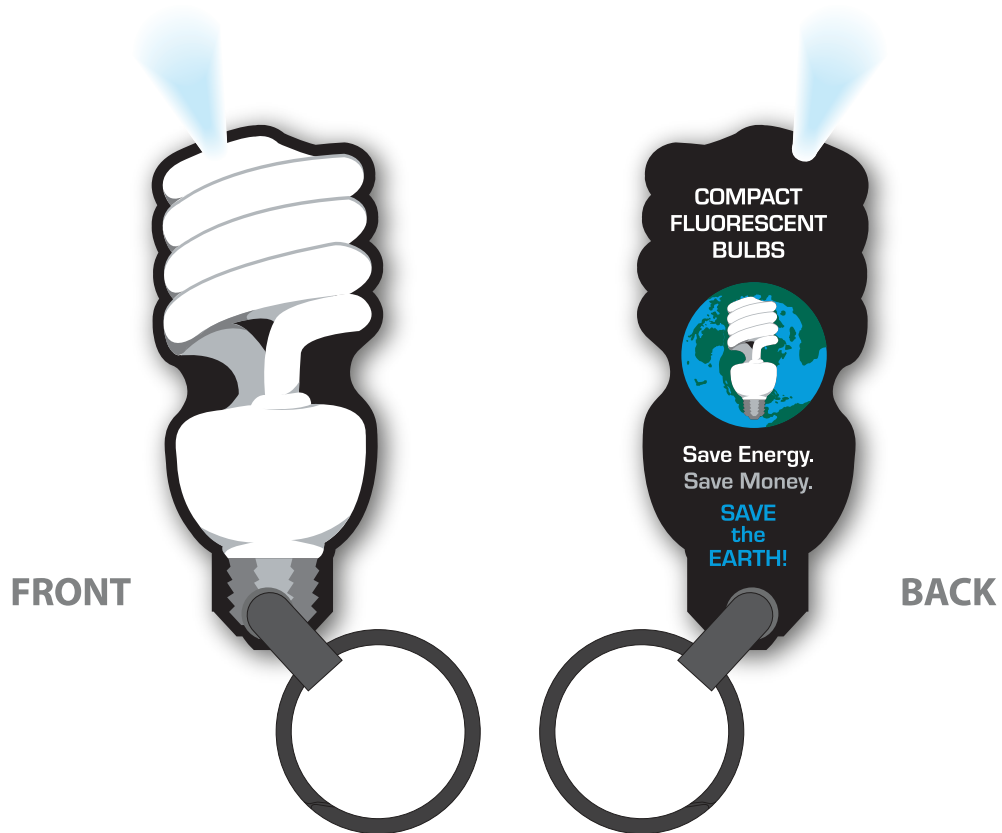

FSB-239 ENERGY SAVER BULB

White	Black	PMS 424c	PMS 429c
	PMS 299c	PMS 336c	

5 colors / White LED
Size: 1.2"x 2.74" Approximately

COMMENTS:

All raster-based artwork (JPEG, TIFF, EPS, PSD, etc.) should be at least 300 dpi. When sending vector artwork (Adobe Illustrator preferred when possible) please convert all type to paths or outlines or include the printer and screen font files.