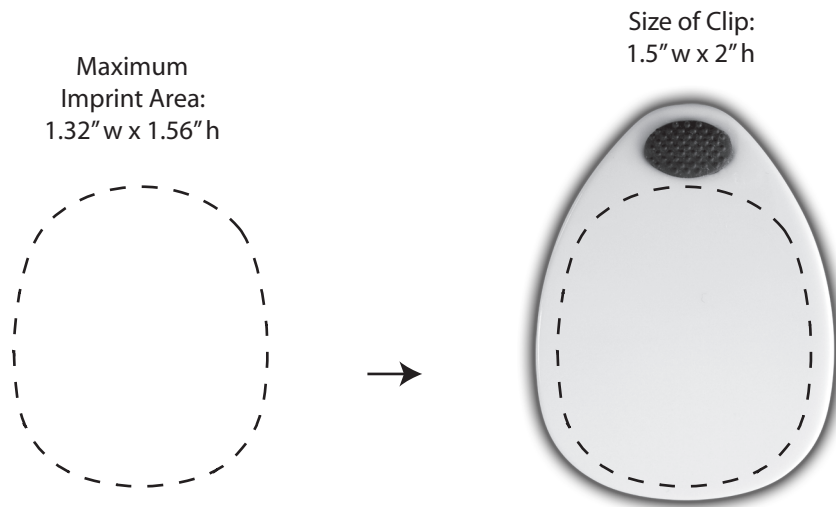

# Rock·A·Bye baby™

*All dimensions are actual size.*

## **COMMENTS:**

All raster-based artwork should be at least 300 dpi. When sending vector artwork (Adobe Illustrator, Corel Draw, Macromedia Freehand) please convert all type to paths or outlines or include the printer and screen font files.