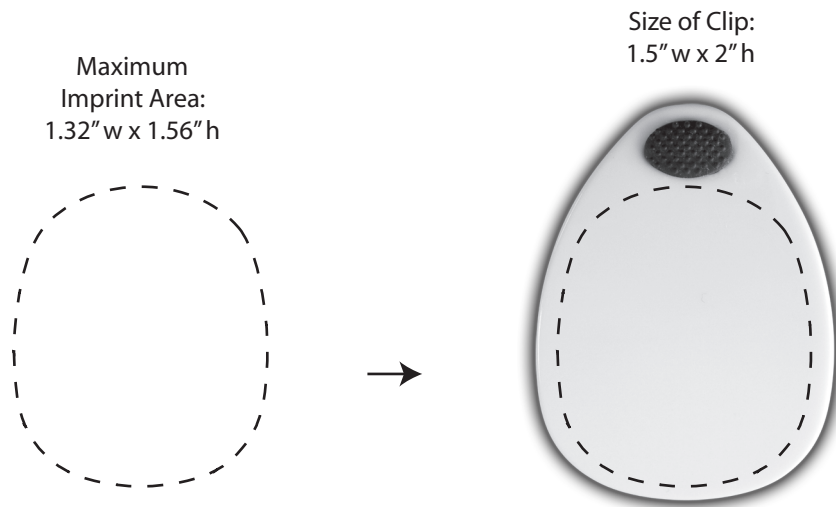

Rock·A·Bye baby™

All dimensions are actual size.

COMMENTS:

All raster-based artwork should be at least 300 dpi. When sending vector artwork (Adobe Illustrator, Corel Draw, Macromedia Freehand) please convert all type to paths or outlines or include the printer and screen font files.