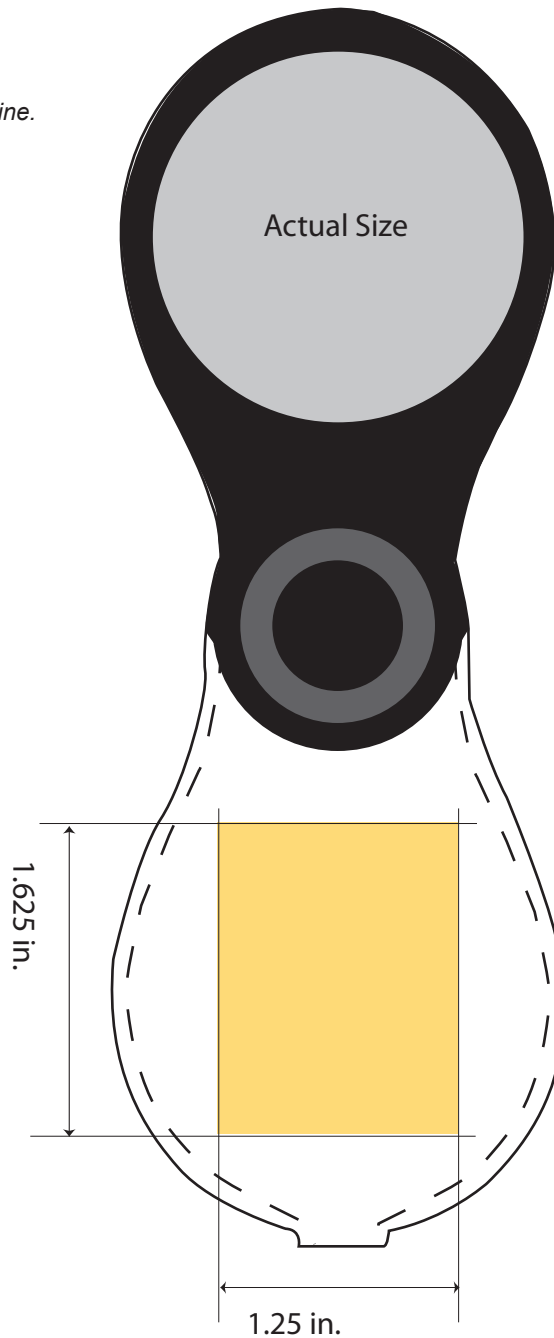

EV-901

Executive Magnifier Light

All dimensions are actual size.

Imprint Area

All important text/logos/info must stay within this line.

COMMENTS:

All raster-based artwork should be at least 300 dpi. When sending vector artwork (Adobe Illustrator, Corel Draw, Macromedia Freehand) please convert all type to paths or outlines or include the printer and screen font files.