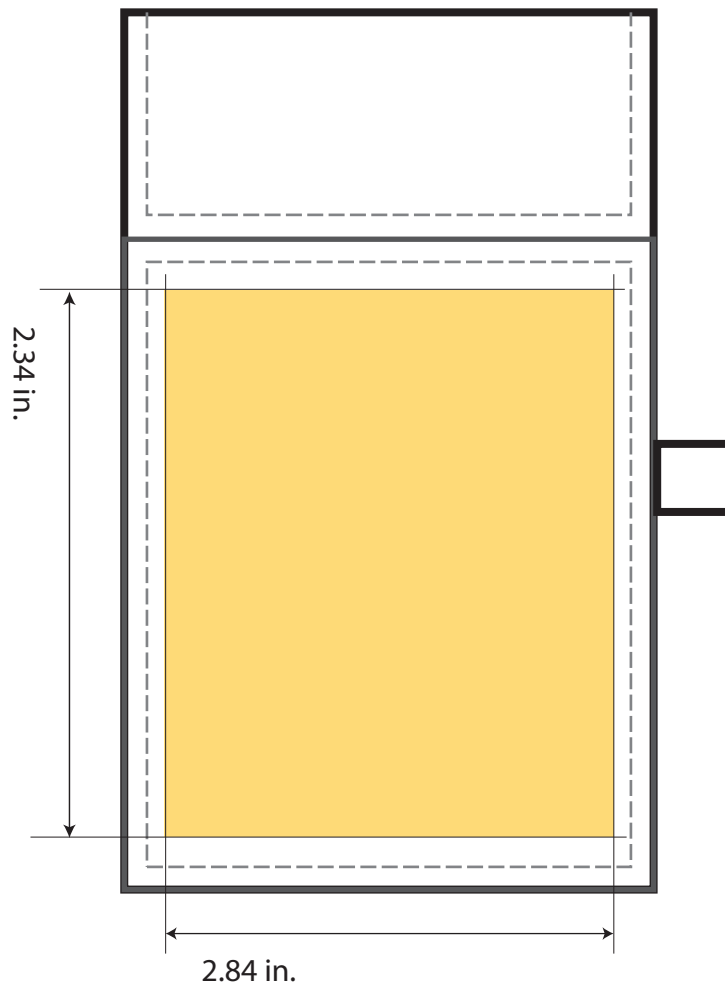

MN-101

Jotter LightPad

All dimensions are actual size.

Imprint Area

All important text/logos/info must stay within this line.

COMMENTS:

All raster-based artwork should be at least 300 dpi. When sending vector artwork (Adobe Illustrator, Corel Draw, Macromedia Freehand) please convert all type to paths or outlines or include the printer and screen font files.