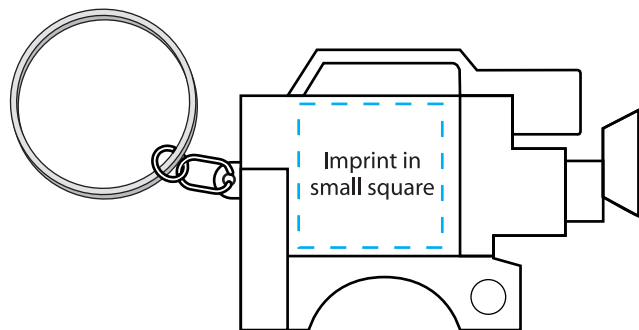

KL-104

Video Camera Keylight

All dimensions are actual size.

--- Imprint Area

All important text/logos/info need to stay inside this line

Imprint: 0.75" w x 0.75" h

COMMENTS:

All raster-based artwork should be at least 300 dpi. When sending vector artwork (Adobe Illustrator, Corel Draw, Macromedia Freehand) please convert all type to paths or outlines or include the printer and screen font files.