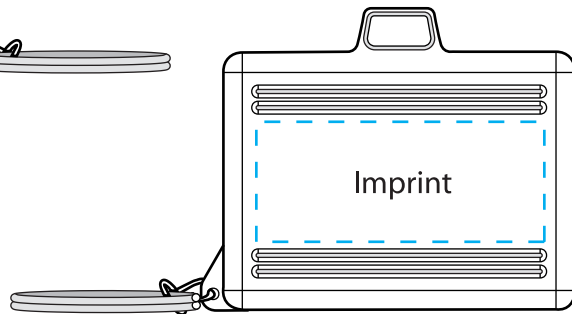

KL-115

Briefcase Keylight

All dimensions are actual size.

----- Potential Imprint Area

All important text/logos/info need to stay inside this line

Please specify imprint location(s) when ordering.

LEFT

Imprint: 1.5" w x .625" h

RIGHT

Imprint: 1.5" w x .625" h

COMMENTS:

All raster-based artwork should be at least 300 dpi. When sending vector artwork (Adobe Illustrator, Corel Draw, Macromedia Freehand) please convert all type to paths or outlines or include the printer and screen font files.