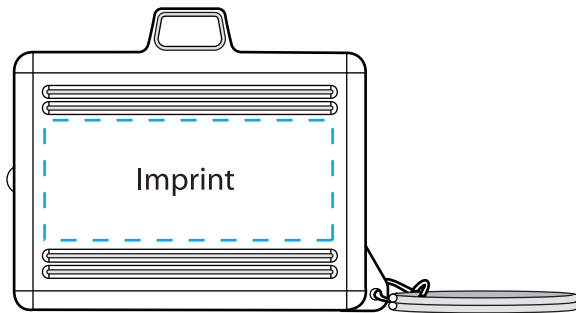

KL-115

Briefcase Keylight

All dimensions are actual size.

----- Potential Imprint Area

All important text/logos/info need to stay inside this line

Please specify imprint location(s) when ordering.

LEFT

Imprint: 1.5" w x .625" h

RIGHT

Imprint: 1.5" w x .625" h

COMMENTS:

All raster-based artwork should be at least 300 dpi. When sending vector artwork (Adobe Illustrator, Corel Draw, Macromedia Freehand) please convert all type to paths or outlines or include the printer and screen font files.