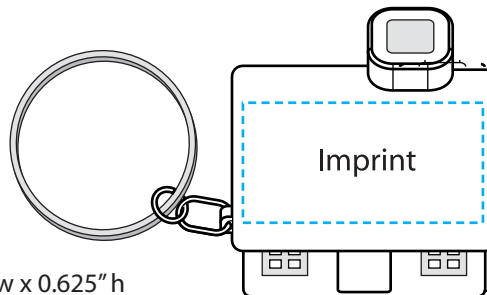

KL-114

House Keylight

All dimensions are actual size.

--- Potential Imprint Area

All important text/logos/info need to stay inside this line

Please specify imprint location(s) when ordering.

LEFT

Imprint: 1.25" w x 0.625" h

RIGHT

Imprint: 1.25" w x 0.625" h

COMMENTS:

All raster-based artwork should be at least 300 dpi. When sending vector artwork (Adobe Illustrator, Corel Draw, Macromedia Freehand) please convert all type to paths or outlines or include the printer and screen font files.