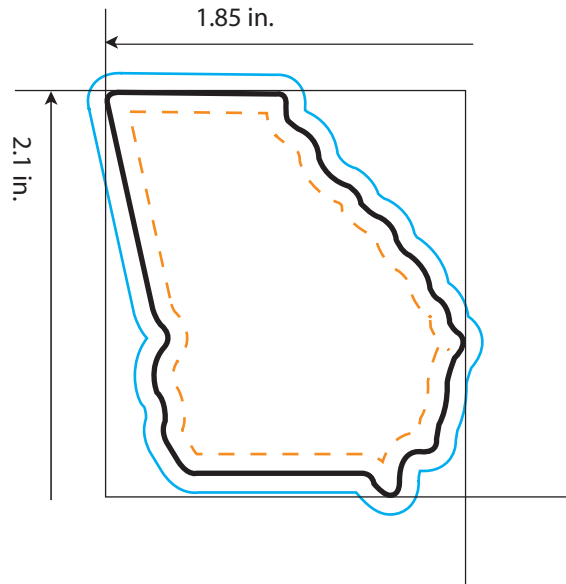

BB-143

Georgia Billboard™

All dimensions are actual size.

-  **Bleed Line**
All background artwork should extend to this line (0.1" outside the Die Line)
-  **Die Line**
Actual Billboard™ Shape
-  **Imprint Area**
All important text/logos/info need to stay inside this line (0.1" inside of the Die Line)

COMMENTS:

All raster-based artwork should be at least 300 dpi. When sending vector artwork (Adobe Illustrator, Corel Draw, Macromedia Freehand) please convert all type to paths or outlines or include the printer and screen font files.