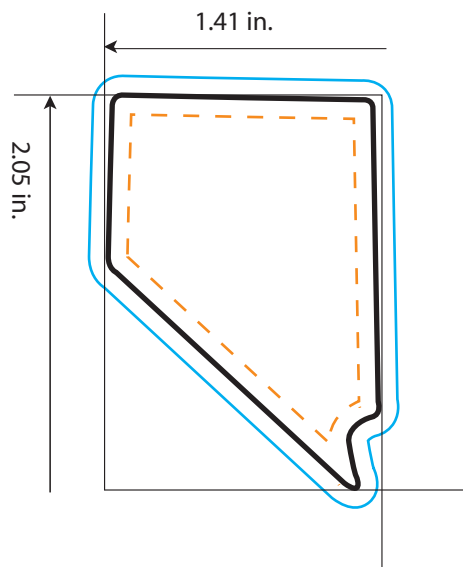

BB-274

Nevada Billboard™

All dimensions are actual size.

-  **Bleed Line**
All background artwork should extend to this line (0.1" outside the Die Line)
-  **Die Line**
Actual Billboard™ Shape
-  **Imprint Area**
All important text/logos/info need to stay inside this line (0.1" inside of the Die Line)

COMMENTS:

All raster-based artwork should be at least 300 dpi. When sending vector artwork (Adobe Illustrator, Corel Draw, Macromedia Freehand) please convert all type to paths or outlines or include the printer and screen font files.