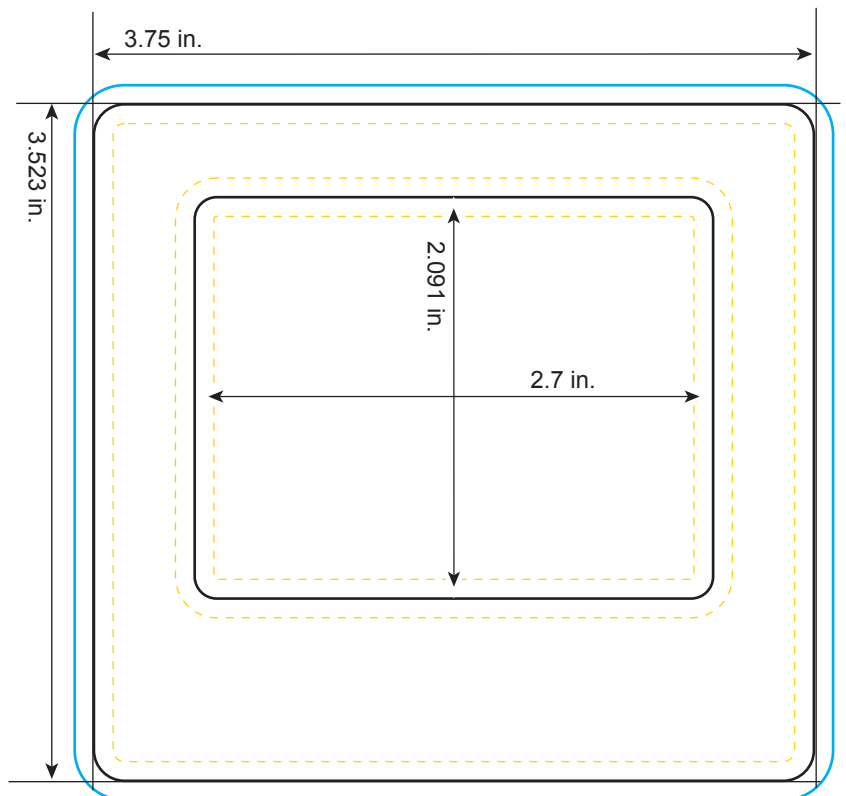

#1526

Antique Gold Frame

All dimensions are actual size.

STOCK ART

- Bleed Line**
All background artwork should extend to this line (0.1" outside the Die Line)
- Die Line**
Actual Magnet Shape
- Imprint Area**
All important text/logos/info need to stay inside this line (0.1" inside of the Die Line)

COMMENTS:

All raster-based artwork should be at least 300 dpi. When sending vector artwork (Adobe Illustrator, Corel Draw, Macromedia Freehand) please convert all type to paths or outlines or include the printer and screen font files.