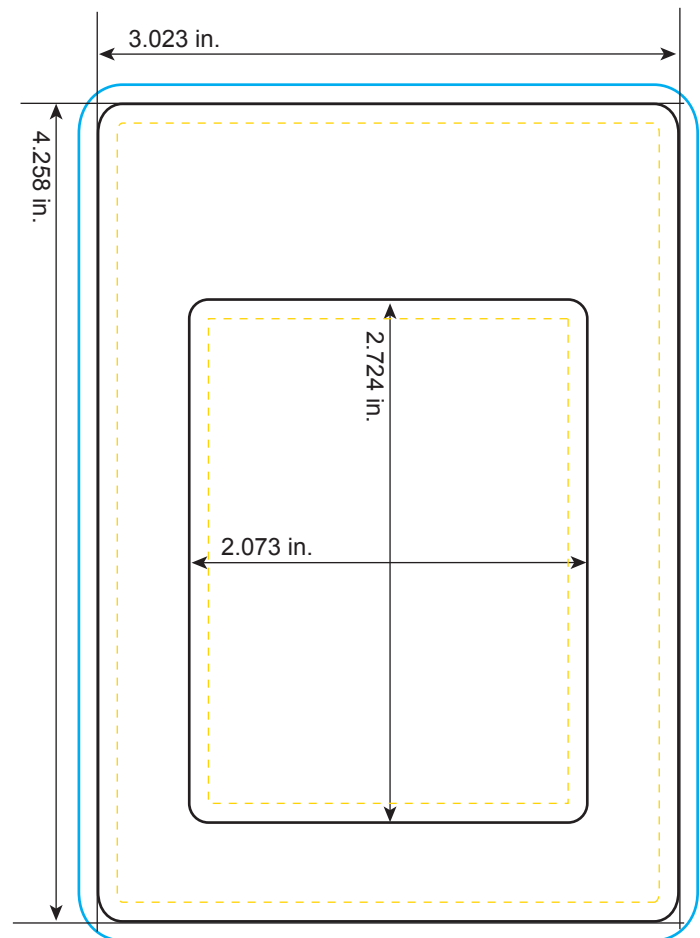

## Soccer Frame

All dimensions are actual size.

- Bleed Line**  
All background artwork should extend to this line (0.1" outside the Die Line)
- Die Line**  
Actual Magnet Shape
- Imprint Area**  
All important text/logos/info need to stay inside this line (0.1" inside of the Die Line)

### COMMENTS:

All raster-based artwork should be at least 300 dpi. When sending vector artwork (Adobe Illustrator, Corel Draw, Macromedia Freehand) please convert all type to paths or outlines or include the printer and screen font files.