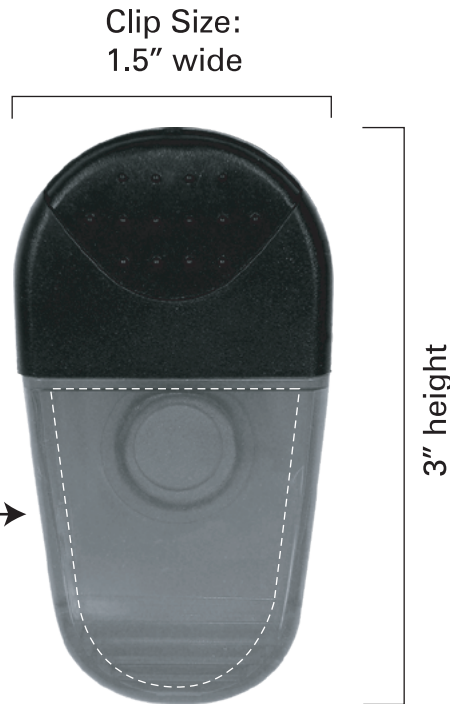

The Original!  
**GATOR**<sup>™</sup>  
clip

All dimensions are actual size.

**PAD PRINT**  
(spot color)

Maximum Imprint Area:  
1.3" w x 1.6" h

Clip Size:  
1.5" wide

3" height

**COMMENTS:**

All raster-based artwork should be at least 300 dpi. When sending vector artwork (Adobe Illustrator, Corel Draw, Macromedia Freehand) please convert all type to paths or outlines or include the printer and screen font files.