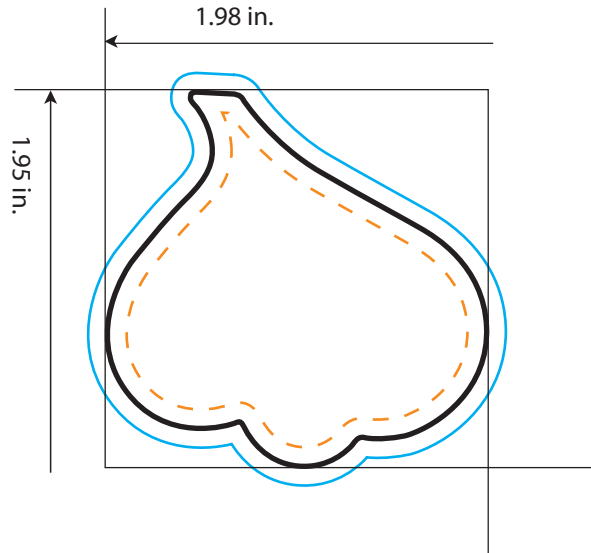

BB-218

Garlic Billboard™

All dimensions are actual size.

-  **Bleed Line**
All background artwork should extend to this line (0.1" outside the Die Line)
-  **Die Line**
Actual Billboard™ Shape
-  **Imprint Area**
All important text/logos/info need to stay inside this line (0.1" inside of the Die Line)

COMMENTS:

All raster-based artwork should be at least 300 dpi. When sending vector artwork (Adobe Illustrator, Corel Draw, Macromedia Freehand) please convert all type to paths or outlines or include the printer and screen font files.