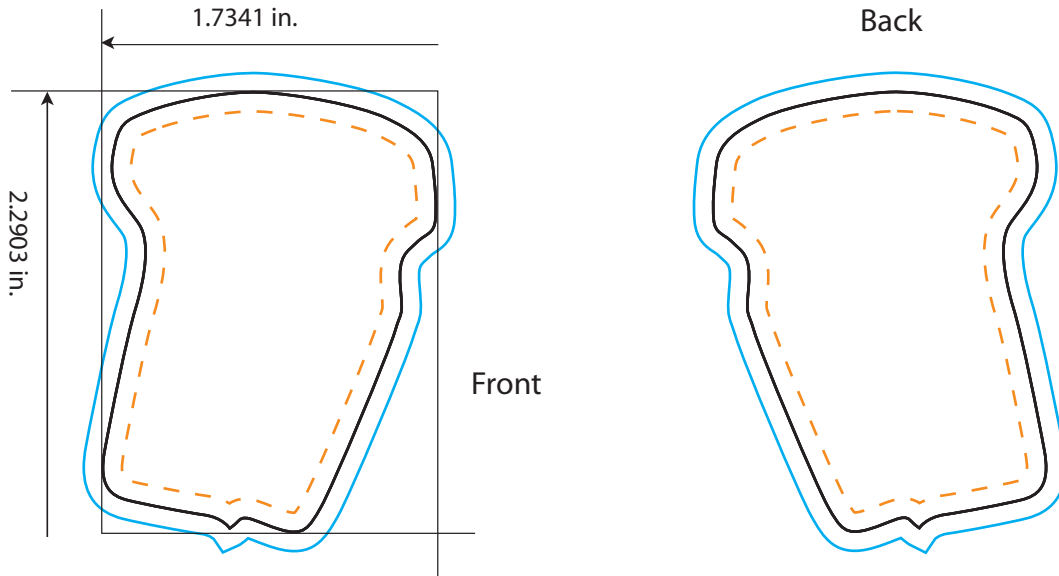

BB-63

Telephone Billboard™

All dimensions are actual size.

-  **Bleed Line**
All background artwork should extend to this line (0.1" outside the Die Line)
-  **Die Line**
Actual Billboard™ Shape
-  **Imprint Area**
All important text/logos/info need to stay inside this line (0.1" inside of the Die Line)

COMMENTS:

All raster-based artwork should be at least 300 dpi. When sending vector artwork (Adobe Illustrator, Corel Draw, Macromedia Freehand) please convert all type to paths or outlines or include the printer and screen font files.

Front

(For example only)

Back